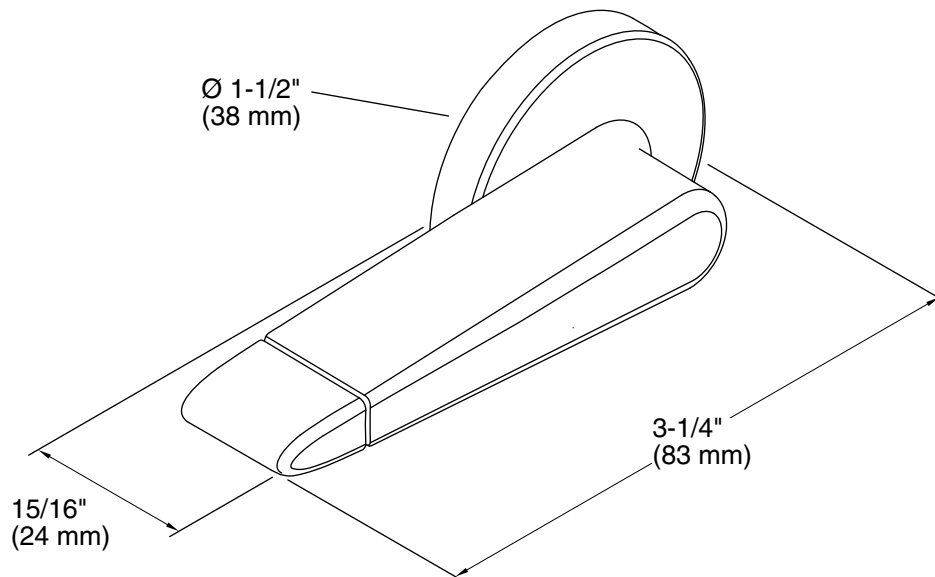

Technical Information

All product dimensions are nominal.

Material: Metal